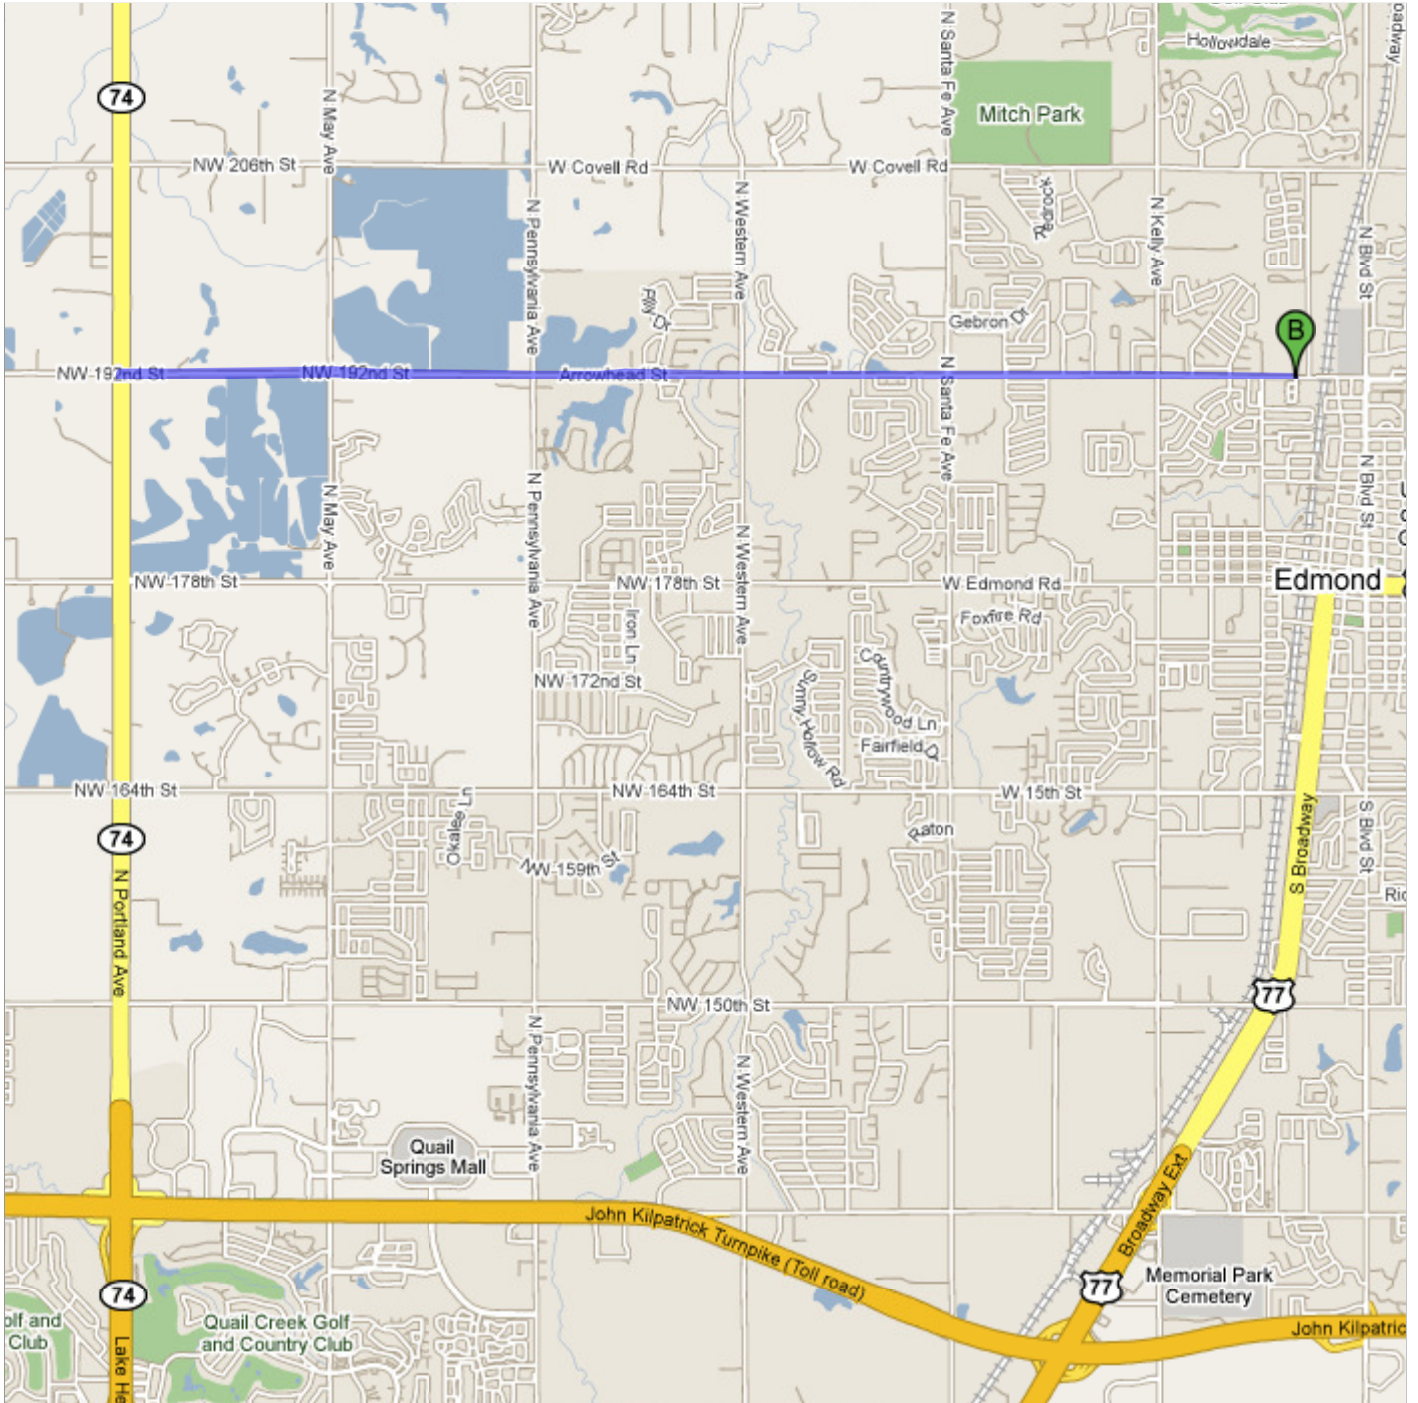

# Directions to Edmond North High School

215 W Danforth Rd, Edmond, OK 73003 - (405) 340-2875

8.9 mi – about 20 mins

**Save trees. Go green!**

Download Google Maps on your phone at [google.com/gmm](http://google.com/gmm)

 Crossings Community Church  
14400 N Portland Ave, Oklahoma City, OK 73134

---

 1. Head **north** on **OK-74/N Portland Ave** toward **NW 150th St** go 3.2 mi  
total 3.2 mi  
About 5 mins

 2. Turn **right** at **NW 192nd St/Arrowhead St/Danforth Rd** go 5.7 mi  
total 8.9 mi  
Continue to follow Danforth Rd  
Destination will be on the left  
About 16 mins

 Edmond North High School  
215 W Danforth Rd, Edmond, OK 73003 - (405) 340-2875

---

These directions are for planning purposes only. You may find that construction projects, traffic, weather, or other events may cause conditions to differ from the map results, and you should plan your route accordingly. You must obey all signs or notices regarding your route.

Map data ©2009 , Tele Atlas