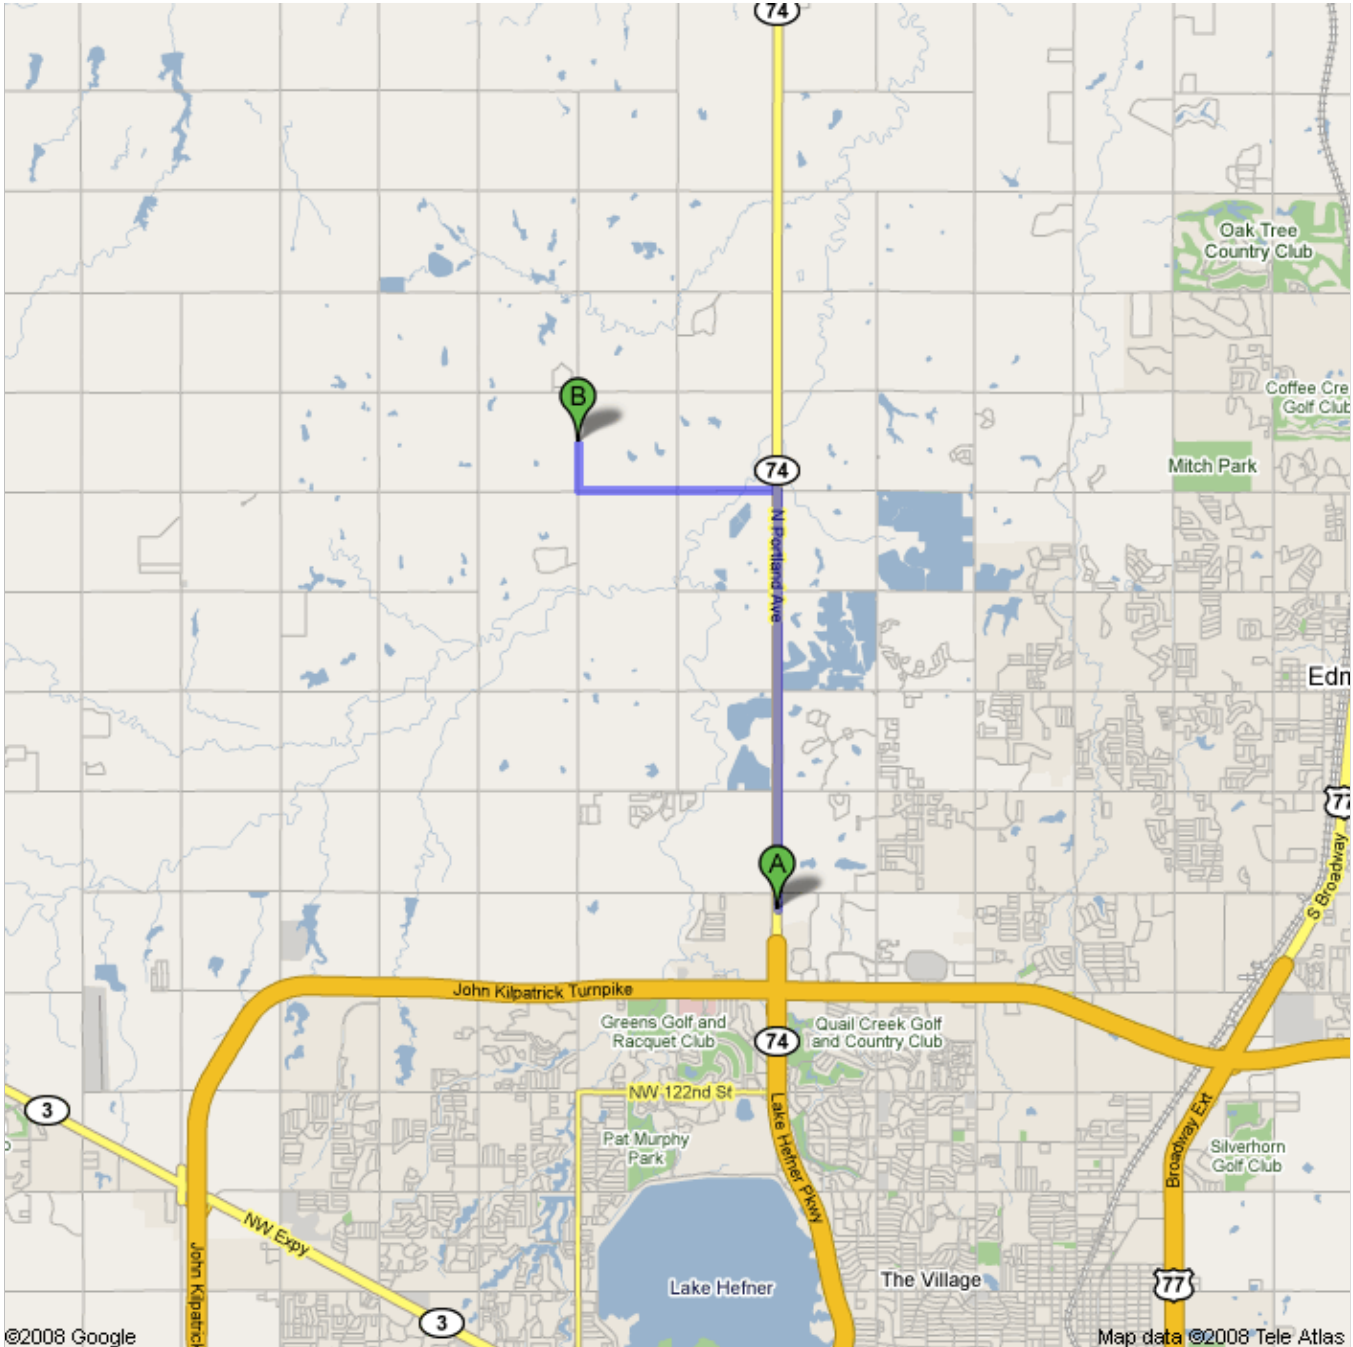

Directions to Deer Creek Middle School

21175 N MacArthur Blvd, Edmond, OK 73012 - (405) 348-4830

6.7 mi – about 13 mins

Save trees. Go green!

Download Google Maps on your phone at google.com/gmm

 14400 N Portland Ave, Oklahoma City, OK 73134

- | | | |
|---|---|---------------------------|
|  | 1. Head north on OK-74/N Portland Ave toward NW 150th St
About 6 mins | go 4.2 mi
total 4.2 mi |
|  | 2. Turn left at NW 206th St/Apache St/Covell Rd
About 6 mins | go 2.0 mi
total 6.2 mi |
|  | 3. Turn right at N MacArthur Blvd
Destination will be on the left
About 1 min | go 0.5 mi
total 6.7 mi |

 Deer Creek Middle School
21175 N MacArthur Blvd, Edmond, OK 73012 - (405) 348-4830

These directions are for planning purposes only. You may find that construction projects, traffic, weather, or other events may cause conditions to differ from the map results, and you should plan your route accordingly. You must obey all signs or notices regarding your route.

Map data ©2009 , Tele Atlas